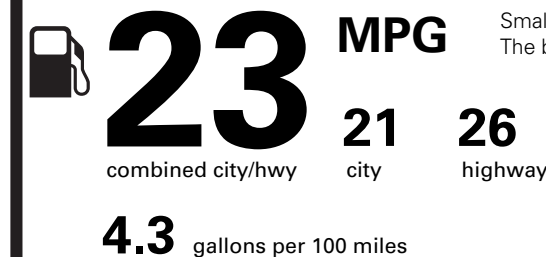

FUNCTIONAL

- CNCTD BLT-IN NAV(3-YR INC)
- CRUISE CONTROL
- ELECTRIC PWR ASST STEERING
- HILL START ASSIST
- INTELLIGENT ACCESS W/PUSH BUTTON START
- LANE-KEEPING SYSTEM
- LINCOLN CONNECT - 4G MODEM W/WIFI CAPABILITY
- REARVIEW CAMERA W/WASHER
- REMOTE START
- REVERSE SENSING SYSTEM
- SECURICODE™ KEYLESS KEYPAD
- SYNC@4 W/EVR & 13.2" SCRN
- UNIVERSAL GARAGE DOOR OPEN

SAFETY/SECURITY

- ADVANCETRAC WITH RSC
- AIRBAGS-DUAL-STAGE FRONT
- AIRBAGS-SIDE IMPACT/SAFETY CANOPY SIDE AIR CURTAINS
- AUTO HIGH BEAMS
- BLIND SPOT DETECTION W/CTA
- PERIMETER ALARM
- PERSONAL SAFETY SYSTEM™
- PRE-COLLISION ASSIST W/AEB
- SOS POST CRASH SYSTEM
- TIRE PRESSURE MONITOR SYS

WARRANTY

- 4YR/50K MILE WARRANTY
- 4YR/50K PICKUPDELIVERY SVC
- 6YR/70K MI POWERTRAIN WARR

INCLUDED ON THIS VEHICLE

EQUIPMENT GROUP 101A

- •18" PREM PAINTED ALUM WHEELS
- •245/60R18 A/S BSW TIRES

(MSRP)

2,065.00

OPTIONAL EQUIPMENT/OTHER

- 2021 MODEL YEAR
- PRISTINE WHITE 695.00
- .245/60R18 A/S BSW TIRES
- 50 STATE EMISSIONS NO CHARGE
- 18" MINI SPARE WHEEL W/TIRE 150.00
- ROOF RACK SIDE RAILS-SATIN 195.00

PRICE INFORMATION

BASE PRICE	$42,500.00
TOTAL OPTIONS/OTHER	3,105.00
TOTAL VEHICLE & OPTIONS/OTHER	45,605.00
DESTINATION & DELIVERY	1,095.00
TOTAL BEFORE DISCOUNTS	46,700.00
EQUIPMENT GROUP SAVINGS	- 250.00

EPA DOT Fuel Economy and Environment

Gasoline Vehicle

Fuel Economy

Small SUVs range from 16 to 120 MPG. The best vehicle rates 141 MPGe.

You spend **$1,250**

more in fuel costs over 5 years compared to the average new vehicle.

Annual fuel cost **$1,750**